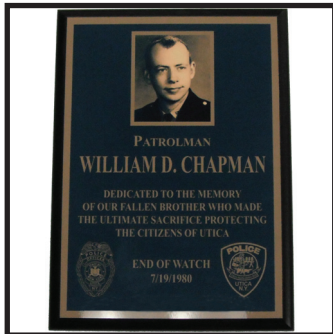

Price includes artwork and full color print

For special events, Please call for pricing.

8 x 10 plaque

Item number: 1003

Edge Color: Black

1	6	24
\$34.95ea	\$29.95ea	\$19.95ea

9 x 12 plaque

Item number: 1004

Edge Color: Black

1	6	24
\$44.95ea	\$39.95ea	\$29.95ea

11.625 x 16 oversized plaque

Item number: 5584

Edge Color: Black

1	6	24
\$54.95ea	\$49.95ea	\$39.95ea

7.5 x 9 Shield plaque

Item number: 5616